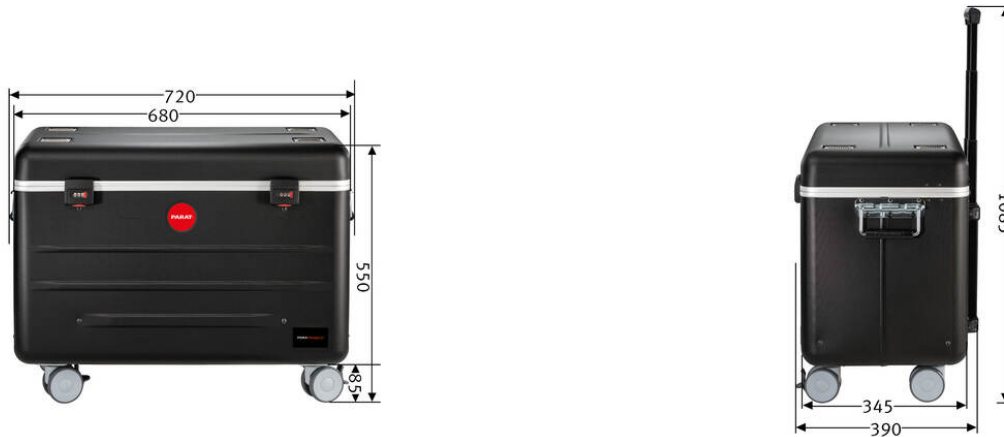

PARAPROJECT®

Case TC20

Protect , TwinCharge , Transport

Part denomination	PARAPROJECT Case TC20 TwinCharge, USB-C®, without cable, black
Part number	208720151
GTIN /EAN	4006793002883
Field of application	Education
Certificates	CE
Applicable standards	DIN EN 60950-1 / DIN EN 55022 / DIN EN 55024
Scope of delivery	- 1x Case TC20 with integrated TwinCharge technology - 1x device connecting cable, EU, length: 5m - 1x operating instruction for case and combination lock
Materials	- X-ABS plastic
External dimensions (WxDxH)	720 mm x 390 mm x 550 mm
Weight	14450 g
Transport dimensions	760 mm x 420 mm x 570 mm
Dimensions of euro-pallets	1200 mm x 800 mm x 1860 mm
Number of euro-pallet	6
customs tariff number	85044082
Country of origin	RO
Fittings	- case lid: with various compartments and zipper pocket for accessories and styluses - case body: TwinCharge charging unit with USB-C and A ports, 20 storage compartments for iPad/tablets - additionally: ventilation openings inside the case lid and bottom for optimal air circulation - temperature sensor, main switch, overvoltage protection
Compatible devices	all tablets up to 12.9"
Max. number of devices	20
Operating system	iOS / Android / Windows
Output power per port	automatic adjustment via USB-PD Power Delivery and QuickCharge standards ; e.g. 20x iPad / Android tablet with 22W each per port, or 16 x Surface Go 2 tablet with 24W each per port ; USB-C and USB-A output (22 / 30 / 45W): DC ; 5V/9V/12V/15V3A, 20V2.25A
Optional accessories	- USB charging cable for USB-C to C, USB-C to Lightning, USB-A to Lightning - external week timer - USB data and charging cable with LED display for USB-C to Lightning, USB-A to Lightning
Lock types	combination lock
Connections	- outside: central power supply - inside: 20 x USB-A sockets each or USB-C socket, optional depending on cable type available
Data of currents	- 100 - 240 V - max. 10 A - 50 / 60 Hz